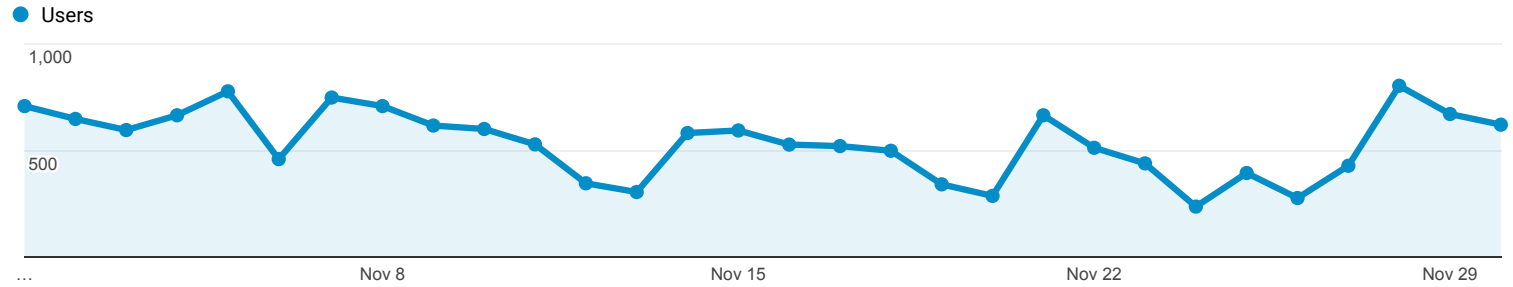

Nov 1, 2016 - Nov 30, 2016

Unique Visitors by Page

All Users
100.00% Users

Report Tab

Page	Users	Sessions
	13,009 % of Total: 100.00% (13,009)	17,352 % of Total: 100.00% (17,352)
1. /	4,114 (16.39%)	4,813 (27.74%)
2. /EN/web/gov/employment.htm	1,749 (6.97%)	1,747 (10.07%)
3. /EN/web/resident/153537.html	962 (3.83%)	493 (2.84%)
4. /extensionservices/communityevents.html	861 (3.43%)	475 (2.74%)
5. /EN/web/dept/fin/utilitybilling.htm	783 (3.12%)	717 (4.13%)
6. /EN/web/dept/pr/specialevents.htm	695 (2.77%)	597 (3.44%)
7. /EN/web/dept/cd/customer_service.html	666 (2.65%)	669 (3.86%)
8. /EN/web/dept/parksandrecreation.htm	660 (2.63%)	420 (2.42%)
9. /EN/web/dept/cc/142755.html	591 (2.35%)	557 (3.21%)
10. /EN/web/dept/Police.htm	558 (2.22%)	508 (2.93%)
11. /EN/web/dept/pr/cityparks.htm	558 (2.22%)	411 (2.37%)
12. /EN/web/dept/publicworksutility.htm	431 (1.72%)	220 (1.27%)
13. /EN/web/dept/pw/wasterecycle.htm	413 (1.65%)	322 (1.86%)
14. /EN/web/dept/pr/leagues/basketball.htm	381 (1.52%)	510 (2.94%)
15. /EN/web/dept/pr/42756/203386.html	374 (1.49%)	100 (0.58%)
16. /EN/newsevents/59514/159084.html	369 (1.47%)	258 (1.49%)
17. /EN/web/gov/onlineservices.htm	338 (1.35%)	241 (1.39%)
18. /EN/web/dept/pr/42756/203387.html	336 (1.34%)	114 (0.66%)
19. /EN/index.htm	327 (1.30%)	23 (0.13%)