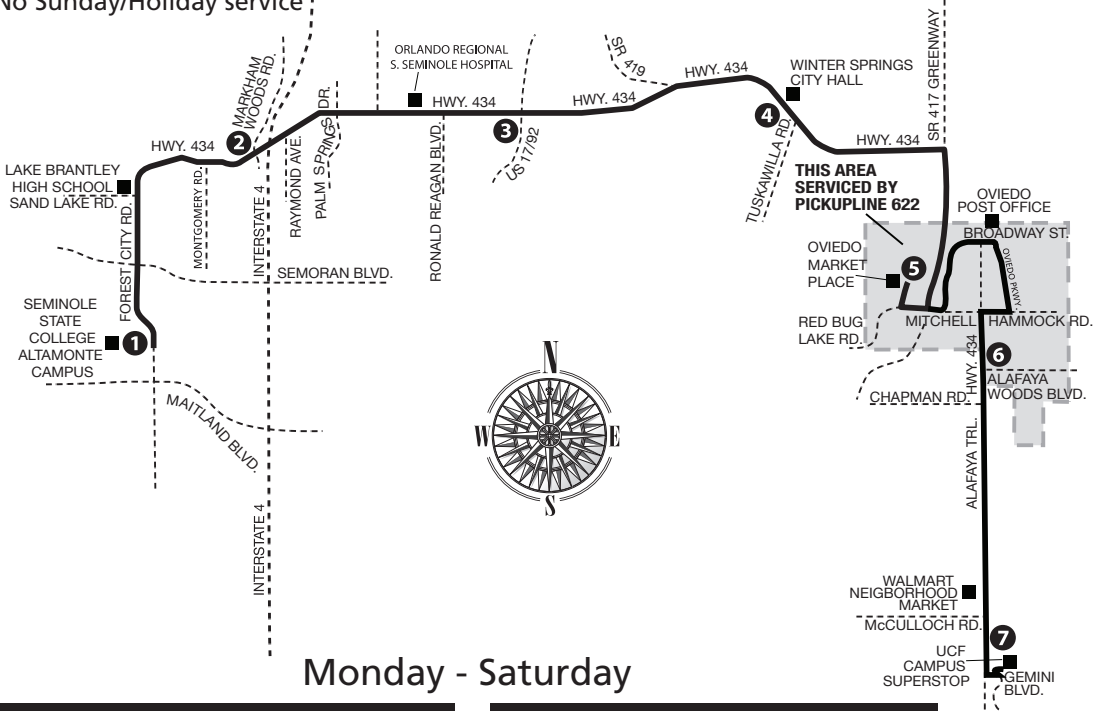

Link 434

SR 434 Crosstown

Monday–Saturday service

- **SERVING:**
- Lake Brantley High School
- Winter Springs City Hall
- South Seminole Hospital
- Oviedo Market Place

University of Central Florida
 PickUpLine 621
 PickUpLine 622

No Sunday/Holiday service

Monday - Saturday

SEMINOLE STATE COLLEGE ALTAMONTE CAMPUS TO UNIVERSITY OF CENTRAL FLORIDA

1	2	3	4	5	6	7
SEMINOLE STATE COLLEGE ALTAMONTE CAMPUS	SR 434 & MARKHAM WOODS RD.	SR 434 & HWY. 17/92	WINTER SPRINGS CITY HALL	OVIEDO MARKET PLACE	ALAFAYA TR. & ALAFAYA WOODS BLVD.	UNIVERSITY OF CENTRAL FLORIDA SUPERSTOP
5:30	5:42	5:57	6:07	6:19	6:37	6:51
6:30	6:42	6:57	7:07	7:19	7:37	7:51
7:30	7:42	7:57	8:07	8:19	8:37	8:51
8:30	8:42	8:57	9:07	9:19	9:37	9:51
9:30	9:42	9:57	10:07	10:19	10:37	10:51
10:30	10:42	10:57	11:07	11:19	11:37	11:51
11:30	11:42	11:57	12:07	12:19	12:37	12:51
12:30	12:42	12:57	1:07	1:19	1:37	1:51
1:30	1:42	1:57	2:07	2:19	2:37	2:51
2:30	2:42	2:57	3:07	3:19	3:37	3:51
3:30	3:42	3:57	4:07	4:19	4:37	4:51
4:30	4:42	4:57	5:07	5:19	5:37	5:51
5:30	5:42	5:57	6:07	6:19	6:37	6:51
6:30	6:42	6:57	7:07	7:19	7:37	7:51
7:30	7:42	7:57	8:07	8:19	8:37	8:51
8:30	8:42	8:57	9:07	9:19	9:37	9:51

UNIVERSITY OF CENTRAL FLORIDA TO SEMINOLE STATE COLLEGE ALTAMONTE CAMPUS

7	6	5	4	3	2	1
UNIVERSITY OF CENTRAL FLORIDA SUPERSTOP	ALAFAYA TR. & ALAFAYA WOODS BLVD.	OVIEDO MARKET PLACE	WINTER SPRINGS CITY HALL	SR 434 & HWY. 17/92	SR 434 & MARKHAM WOODS RD.	SEMINOLE STATE COLLEGE ALTAMONTE CAMPUS
6:00	6:08	6:26	6:40	6:51	7:04	7:19
7:00	7:08	7:26	7:40	7:51	8:04	8:19
8:00	8:08	8:26	8:40	8:51	9:04	9:19
9:00	9:08	9:26	9:40	9:51	10:04	10:19
10:00	10:08	10:26	10:40	10:51	11:04	11:19
11:00	11:08	11:26	11:40	11:51	12:04	12:19
12:00	12:08	12:26	12:40	12:51	1:04	1:19
1:00	1:08	1:26	1:40	1:51	2:04	2:19
2:00	2:08	2:26	2:40	2:51	3:04	3:19
3:00	3:08	3:26	3:40	3:51	4:04	4:19
4:00	4:08	4:26	4:40	4:51	5:04	5:19
5:00	5:08	5:26	5:40	5:51	6:04	6:19
6:00	6:08	6:26	6:40	6:51	7:04	7:19
7:00	7:08	7:26	7:40	7:51	8:04	8:19
8:00	8:08	8:26	8:40	8:51	9:04	9:19